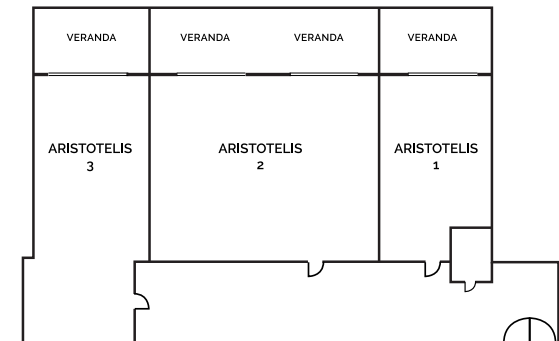

HORIZON HALL

- ◆ H=3.00m [9'-10"]
- A= 215m² [2.313 sfl]
- ◆ Total Room Capacity in Theater Style: 220 delegates

LOBBY SUITE

LOCATED ON THE LOBBY LEVEL

- H= 3.60m [11'-8"]
A= 28m² [301 sf]
- Total Room Capacity in Cocktail Style:
20 delegates

FLORINA BREAK-OUT ROOM

LOCATED ON THE LOBBY LEVEL

- H= 2.80m [9'-18"]
A= 44m² [473 sf]
- Total Room Capacity in Theater Style:
50 delegates

ARISTOTELIS 1 + 2 +3

LOCATED ON THE 8TH FLOOR

ARISTOTELIS 1

- H= 2.50m [8'-20'] | A= 17m² [183 sf]
- Total Room Capacity in Cocktail Style:
10 delegates

ARISTOTELIS 2

- H= 2.50m [8'-20'] | A= 41m² [441 sf]
- Total Room Capacity in Cocktail Style:
30 delegates

ARISTOTELIS 3

- H= 2.50m [8'-20'] | A= 24.5m² [263.7 sf]
- Total Room Capacity in Cocktail Style:
15 delegates