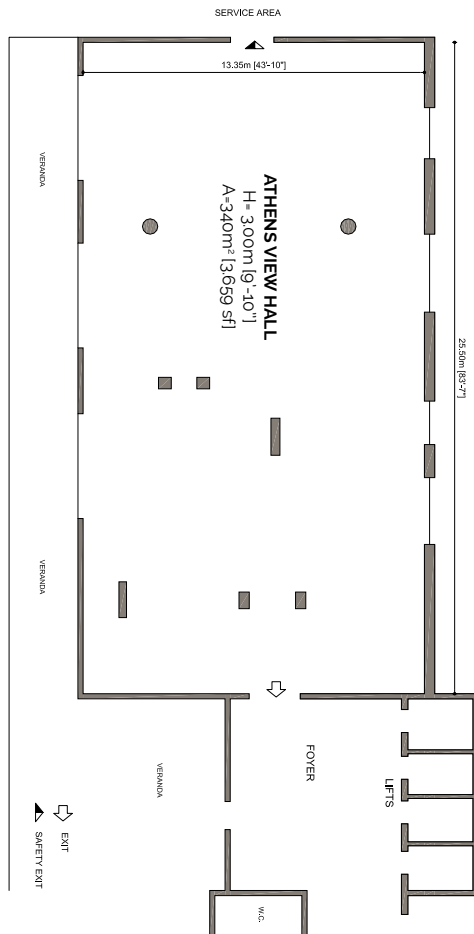

MACEDONIA 2

- ◆ H=3.00m [9'-10"]
- A= 216m² [2.324 sf]
- ◆ Total Room Capacity in Cocktail
- Style: 200 delegates

MEZZANINE FLOOR

PELLA BREAK-OUT ROOM

- ◆ H=2.90m [9'-6"]
- A= 104m² [1.119 sf]
- ◆ Total Room Capacity
in Theater Style:
100 delegates

MYCENAE MEETING ROOM

- ◆ H= 2.90m [9'-6"]
- A= 159m² [1.711 sf]
- ◆ Total Room Capacity
in Theater Style:
140 delegates

ROOF GARDEN FLOOR

ATHENS VIEW HALL

- ◆ H=3.00m [9'-10"]
- A= 340m² [3.659 sfl]
- ◆ Total Room Capacity in Theater Style: 300 delegates

HORIZON HALL

- ◆ H=3.00m [9'-10"]
- A= 215m² [2.313 sfl]
- ◆ Total Room Capacity in Theater Style: 220 delegates

LOBBY SUITE

LOCATED ON THE LOBBY LEVEL

- H= 3.60m [11'-8"]
A= 28m² [301 sf]
- Total Room Capacity in Cocktail Style:
20 delegates