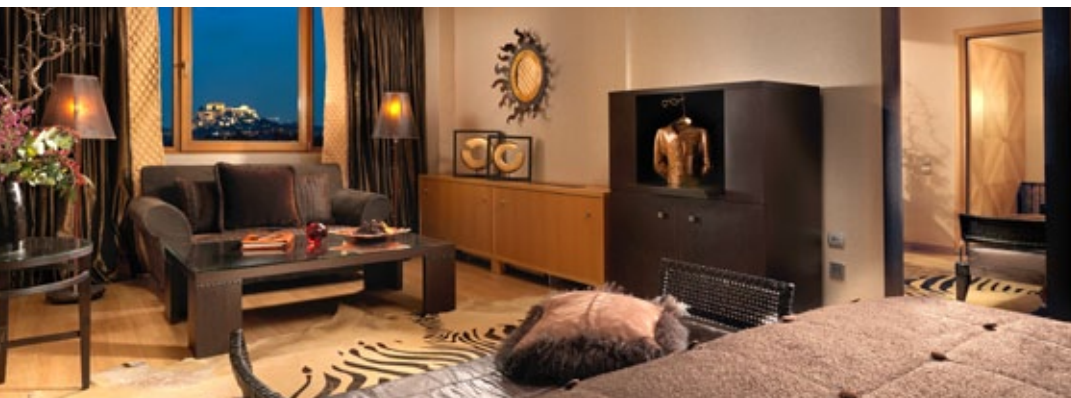

EXECUTIVE SUITES

For those who appreciate total luxury, our 11 Executive suites, located on the 7th and 8th floor, are a private heaven of tranquility. Here our guest will find a spacious master bedroom with a King bed, a luxurious marble bathroom, and a separate living room with a modern dining area. These suites offer beautiful views to the city of Athens, Acropolis and Lycabettus Hill.