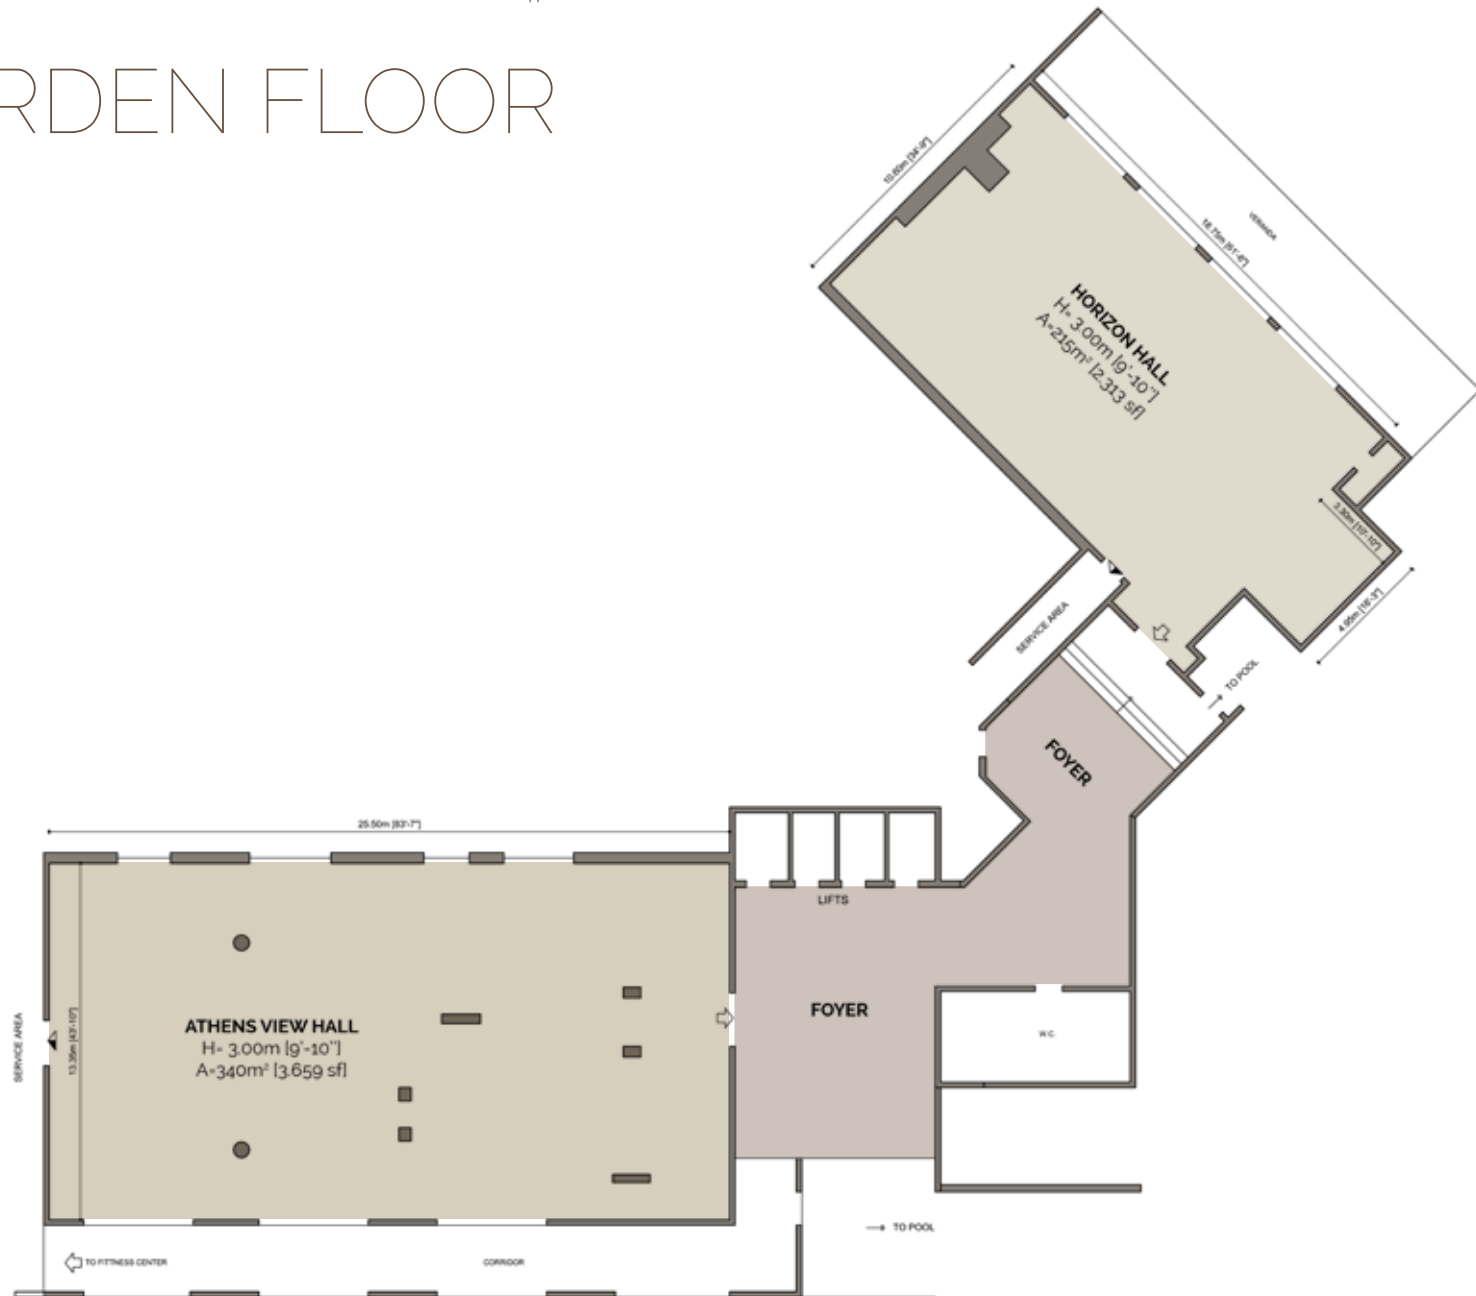

ROOF GARDEN FLOOR