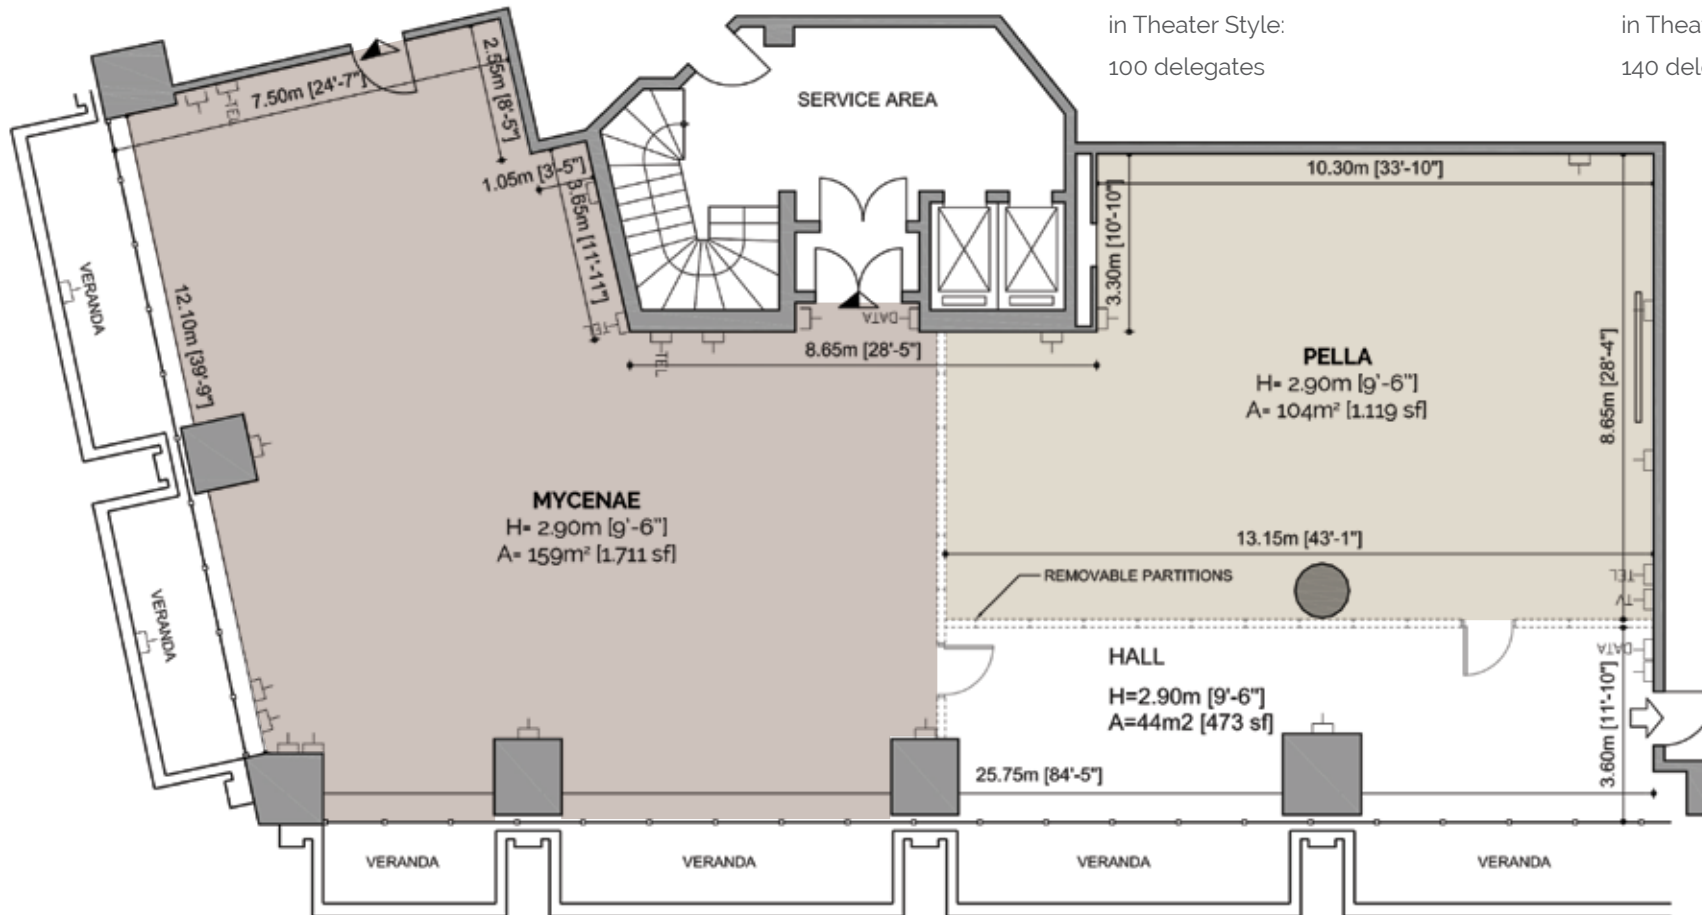

MACEDONIA FOYER

- ◆ H=3.00m [9'-10"]
- A= 370m² [3.981 sf]
- ◆ Total Room Capacity in Cocktail
- Style: 400 delegates

NAOUSSA | EDESSA | KOZANI

- ◆ H=3.00m [9'-10"]
- A= 61m² [656 sf]
- ◆ Total Room Capacity in Cocktail
- Style: 40 delegates

MACEDONIA 2

- ◆ H=3.00m [9'-10"]
- A= 216m² [2.324 sf]
- ◆ Total Room Capacity in Cocktail
- Style: 200 delegates

MEZZANINE FLOOR

PELLA BREAK-OUT ROOM

- ◆ H=2.90m [9'-6"]
- A= 104m² [1.119 sf]
- ◆ Total Room Capacity
in Theater Style:
100 delegates

MYCENAE MEETING ROOM

- ◆ H= 2.90m [9'-6"]
- A= 159m² [1.711 sf]
- ◆ Total Room Capacity
in Theater Style:
140 delegates

ROOF GARDEN FLOOR

ATHENS VIEW HALL

- ◆ H=3.00m [9'-10"]
- A= 340m² [3.659 sfl]
- ◆ Total Room Capacity in Theater Style: 300 delegates

HORIZON HALL

- ◆ H=3.00m [9'-10"]
- A= 215m² [2.313 sfl]
- ◆ Total Room Capacity in Theater Style: 220 delegates

LOBBY SUITE

LOCATED ON THE LOBBY LEVEL

- H= 3.60m [11'-8"]
A= 28m² [301 sf]
- Total Room Capacity in Cocktail Style:
20 delegates