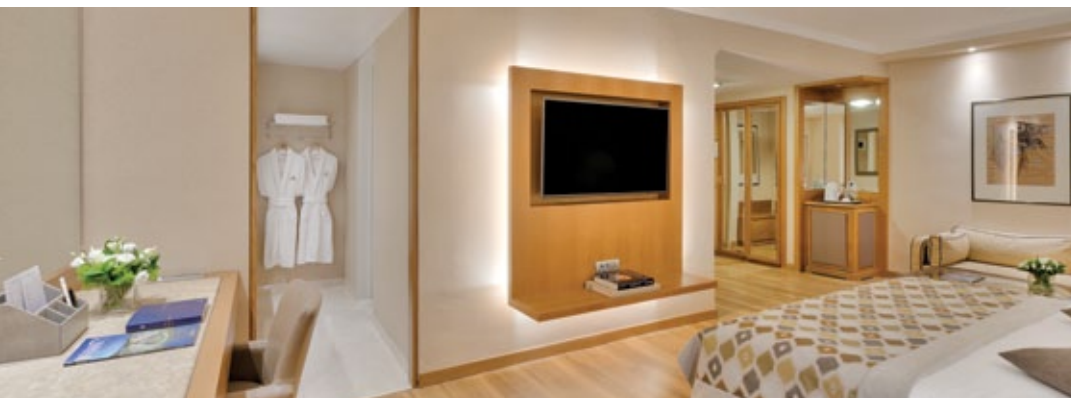

ROOMS & SUITES

Standard Rooms: 175 | Superior Rooms: 179 | Family Rooms: 4
Executive Rooms: 69 | Superior Suites: 12 | Family Suites: 6 | Divine Suites: 4
Family Suites: 2 | Deluxe Suites: 7 | Executive Suites: 11 | Presidential Suites: 2

STANDARD ROOMS

Our beautiful 175 standard rooms are the epitome of tranquility and modernity. The soft neutral palettes, the cozy room and the modern bathroom will have you feeling right at home. Smoking rooms are available upon request in this category.

SUPERIOR ROOMS

Luxury and modernity blend in perfect harmony in the 179 Superior Rooms. With soft neutral palettes, a cozy bedroom and a spacious bathroom will make you feel right at home. These rooms offer beautiful views of the city, park or Lycabettus Hill. Smoking, special access and interconnecting rooms are available upon request in this category.

FAMILY ROOMS

Divani Caravel offers 4 family rooms. In these generous rooms, personalized style touches abound. The soft neutral palettes, the cozy room and the spacious bathroom will have you and your loved ones feel right at home. Here guests can relax with their families and enjoy a memorable stay in the beautiful city of Athens. Interconnecting rooms are available upon request in this category.