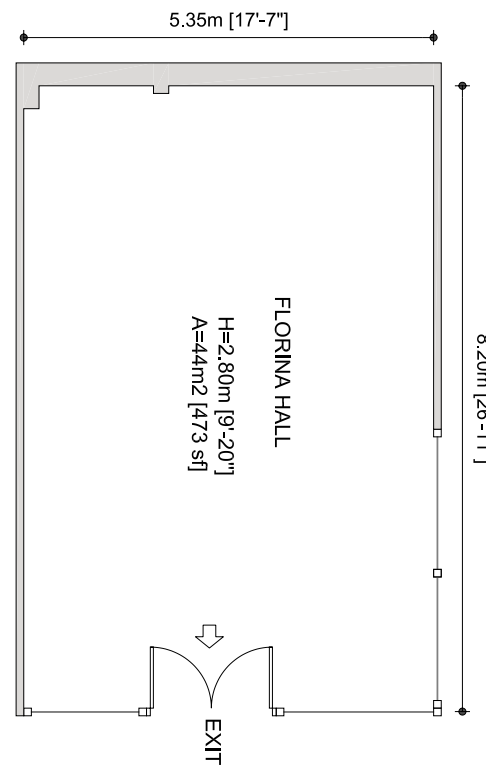

MYCENAE MEETING ROOM

- ◆ H= 2.90m [9'-6"]
- A= 159m² [1.711 sf]
- ◆ Total Room Capacity
in Theater Style:
140 delegates

ROOF GARDEN FLOOR

ATHENS VIEW HALL

- ◆ H=3.00m [9'-10"]
- A= 340m² [3.659 sfl]
- ◆ Total Room Capacity in Theater Style: 300 delegates

HORIZON HALL

- ◆ H=3.00m [9'-10"]
- A= 215m² [2.313 sfl]
- ◆ Total Room Capacity in Theater Style: 220 delegates

LOBBY SUITE

LOCATED ON THE LOBBY LEVEL

- H= 3.60m [11'-8"]
A= 28m² [301 sf]
- Total Room Capacity in Cocktail Style:
20 delegates

FLORINA BREAK-OUT ROOM

LOCATED ON THE LOBBY LEVEL

- H= 2.80m [9'-18"]
A= 44m² [473 sf]
- Total Room Capacity in Theater Style:
50 delegates

ARISTOTELIS 1 + 2 +3

LOCATED ON THE 8TH FLOOR

ARISTOTELIS 1

- H= 2.50m [8'-20'] | A= 17m² [183 sf]
- Total Room Capacity in Cocktail Style:
10 delegates

ARISTOTELIS 2

- H= 2.50m [8'-20'] | A= 41m² [441 sf]
- Total Room Capacity in Cocktail Style:
30 delegates

ARISTOTELIS 3

- H= 2.50m [8'-20'] | A= 24.5m² [263.7 sf]
- Total Room Capacity in Cocktail Style:
15 delegates