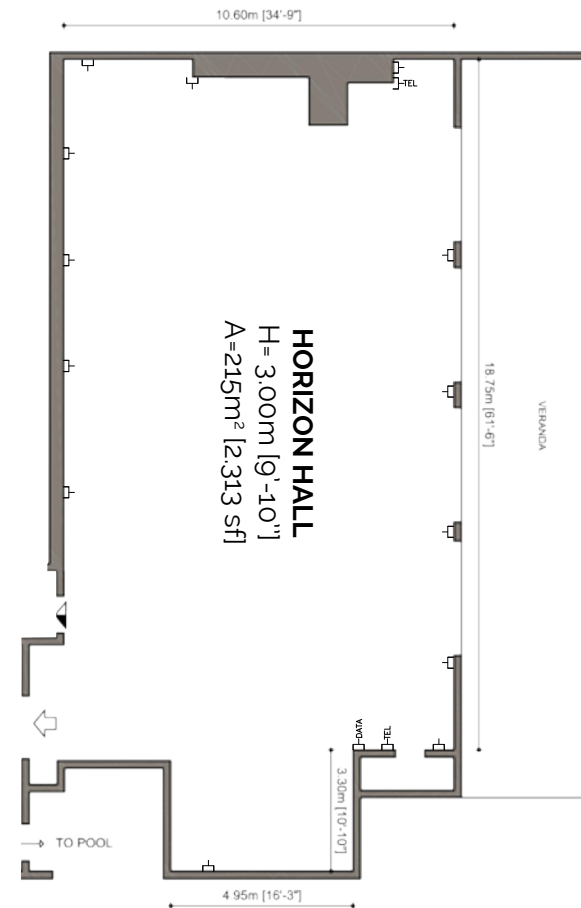

MACEDONIA 2

- ◆ H=3.00m [9'-10"]
- A= 216m² [2.324 sf]
- ◆ Total Room Capacity in Cocktail
- Style: 200 delegates

MEZZANINE FLOOR

PELLA BREAK-OUT ROOM

- ◆ H=2.90m [9'-6"]
- A= 104m² [1.119 sf]
- ◆ Total Room Capacity
in Theater Style:
100 delegates

MYCENAE MEETING ROOM

- ◆ H= 2.90m [9'-6"]
- A= 159m² [1.711 sf]
- ◆ Total Room Capacity
in Theater Style:
140 delegates

ROOF GARDEN FLOOR

ATHENS VIEW HALL

- ◆ H=3.00m [9'-10"]
- A= 340m² [3.659 sfl]
- ◆ Total Room Capacity in Theater Style: 300 delegates

HORIZON HALL

- ◆ H=3.00m [9'-10"]
- A= 215m² [2.313 sfl]
- ◆ Total Room Capacity in Theater Style: 220 delegates

LOBBY SUITE

LOCATED ON THE LOBBY LEVEL

- H= 3.60m [11'-8"]
A= 28m² [301 sf]
- Total Room Capacity in Cocktail Style:
20 delegates