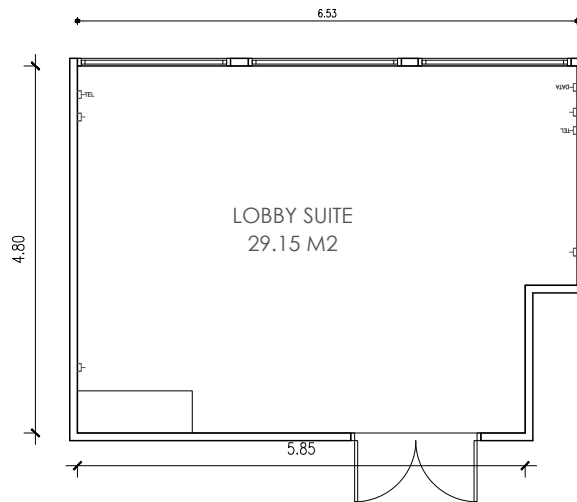

MYCENAE MEETING ROOM

- ◆ H= 2.90m [9'-6"]
- A= 159m² [1.711 sf]
- ◆ Total Room Capacity
in Theater Style:
140 delegates

ROOF GARDEN FLOOR

ATHENS VIEW HALL

- ◆ H=3.00m [9'-10"]
- A= 340m² [3.659 sfl]
- ◆ Total Room Capacity in Theater Style: 300 delegates

HORIZON HALL

- ◆ H=3.00m [9'-10"]
- A= 215m² [2.313 sfl]
- ◆ Total Room Capacity in Theater Style: 220 delegates

LOBBY SUITE

LOCATED ON THE LOBBY LEVEL

- H= 3.60m [11'-8"]
A= 28m² [301 sf]
- Total Room Capacity in Cocktail Style:
20 delegates

FLORINA BREAK-OUT ROOM

LOCATED ON THE LOBBY LEVEL

- H= 2.80m [9'-18"]
A= 44m² [473 sf]
- Total Room Capacity in Theater Style:
50 delegates

ARISTOTELIS 1 + 2 +3

LOCATED ON THE 8TH FLOOR

ARISTOTELIS 1

- H= 2.50m [8'-20'] | A= 17m² [183 sf]
- Total Room Capacity in Cocktail Style:
10 delegates

ARISTOTELIS 2

- H= 2.50m [8'-20'] | A= 41m² [441 sf]
- Total Room Capacity in Cocktail Style:
30 delegates

ARISTOTELIS 3

- H= 2.50m [8'-20'] | A= 24.5m² [263.7 sf]
- Total Room Capacity in Cocktail Style:
15 delegates